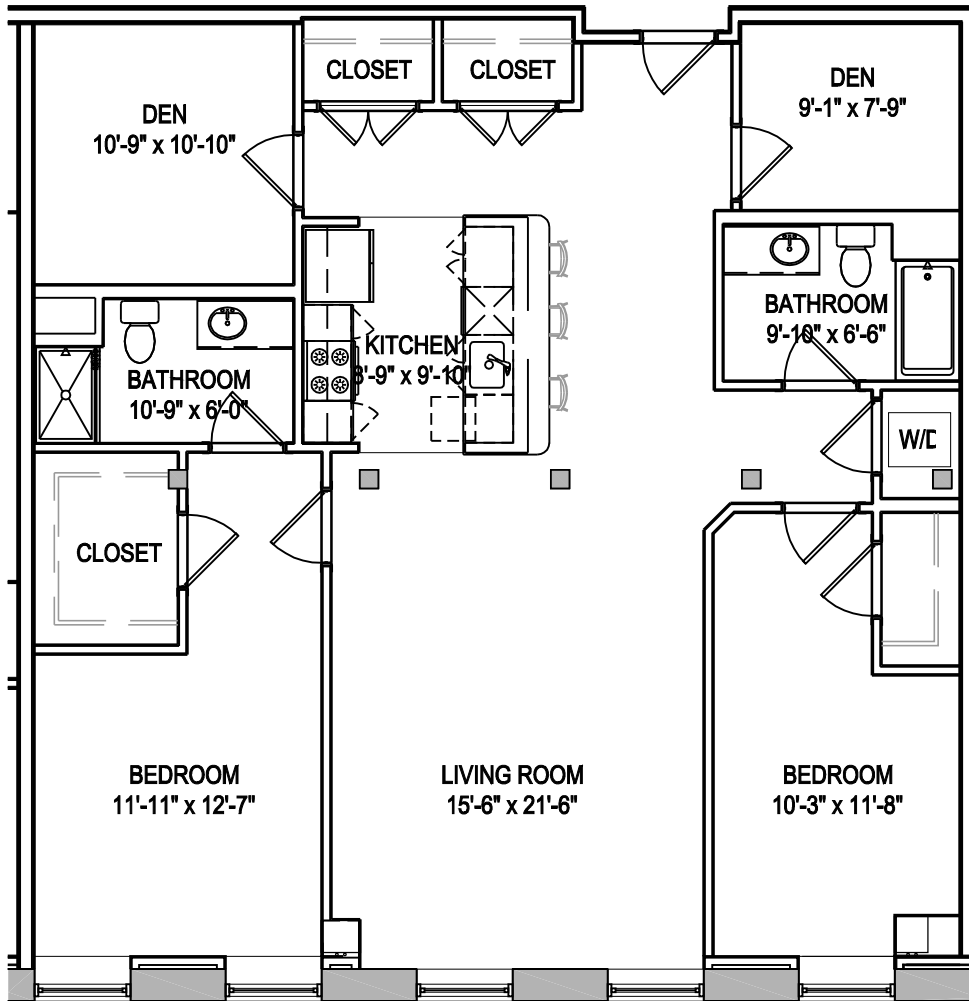

UNIT 307
2 BEDROOM + DEN/2 BATH
1,501 SQ. FT.

* ALL LAYOUTS ARE SUBJECT TO CHANGE & ALL MEASUREMENTS ARE APPROXIMATE.