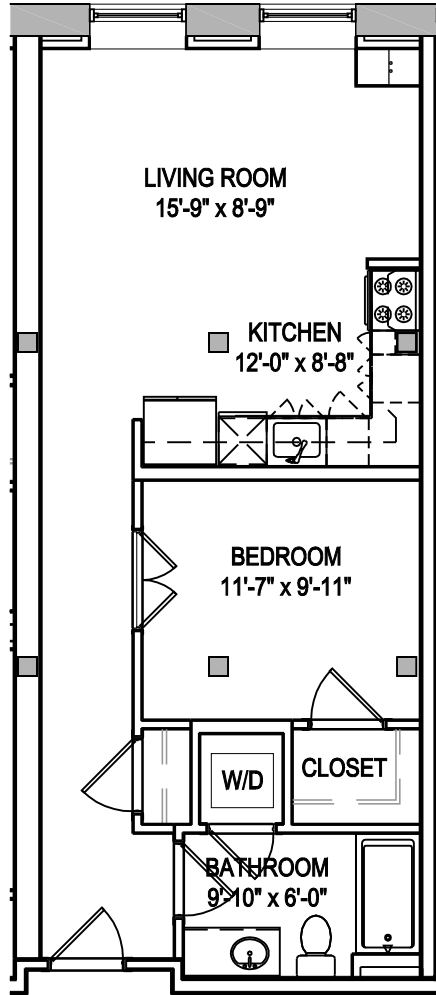

UNIT 308
1 BEDROOM/1 BATH
605 SQ. FT.

* ALL LAYOUTS ARE SUBJECT TO CHANGE & ALL MEASUREMENTS ARE APPROXIMATE.