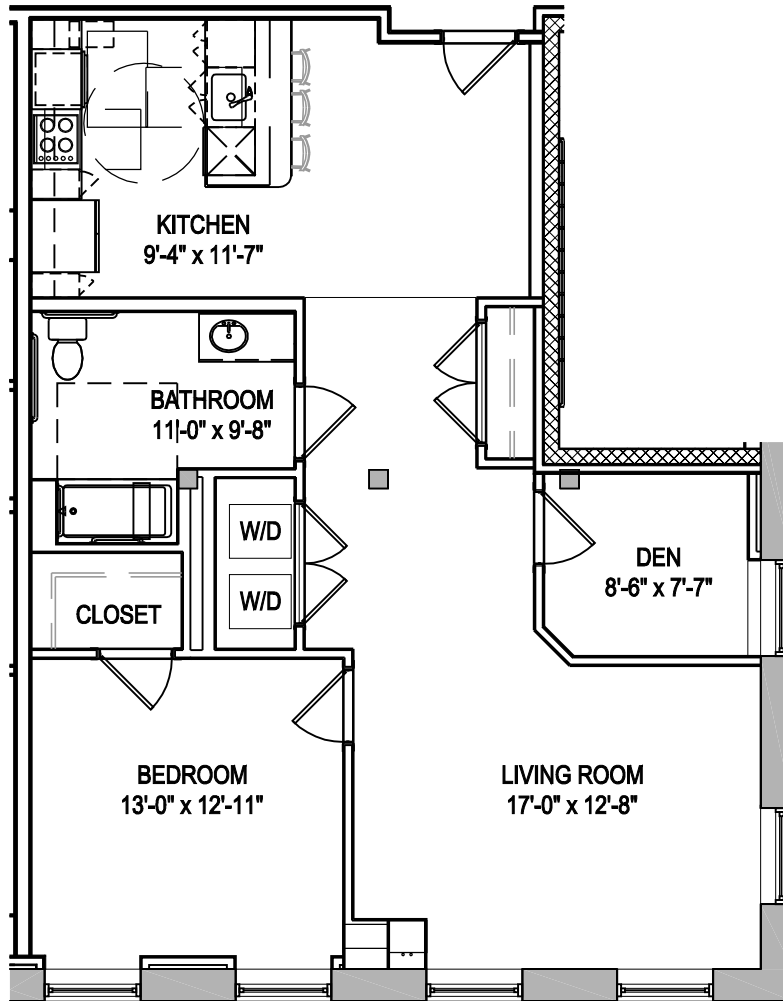

UNIT 309
1 BEDROOM + DEN/1 BATH (HP)
1,004 SQ. FT.

* ALL LAYOUTS ARE SUBJECT TO CHANGE & ALL MEASUREMENTS ARE APPROXIMATE.