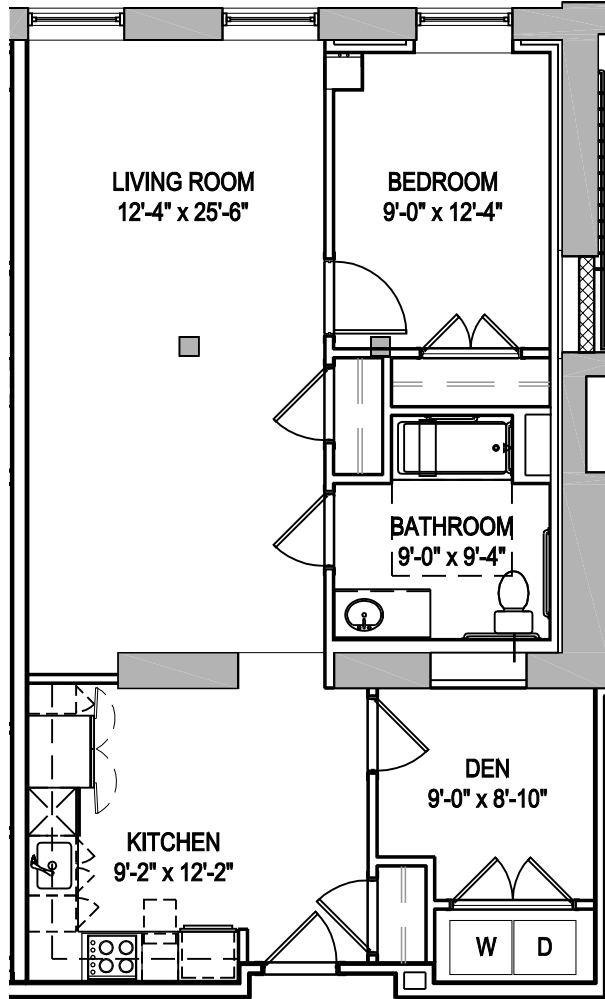

UNIT 310
1 BEDROOM + DEN/1 BATH (HP)
843 SQ. FT.

* ALL LAYOUTS ARE SUBJECT TO CHANGE & ALL MEASUREMENTS ARE APPROXIMATE.