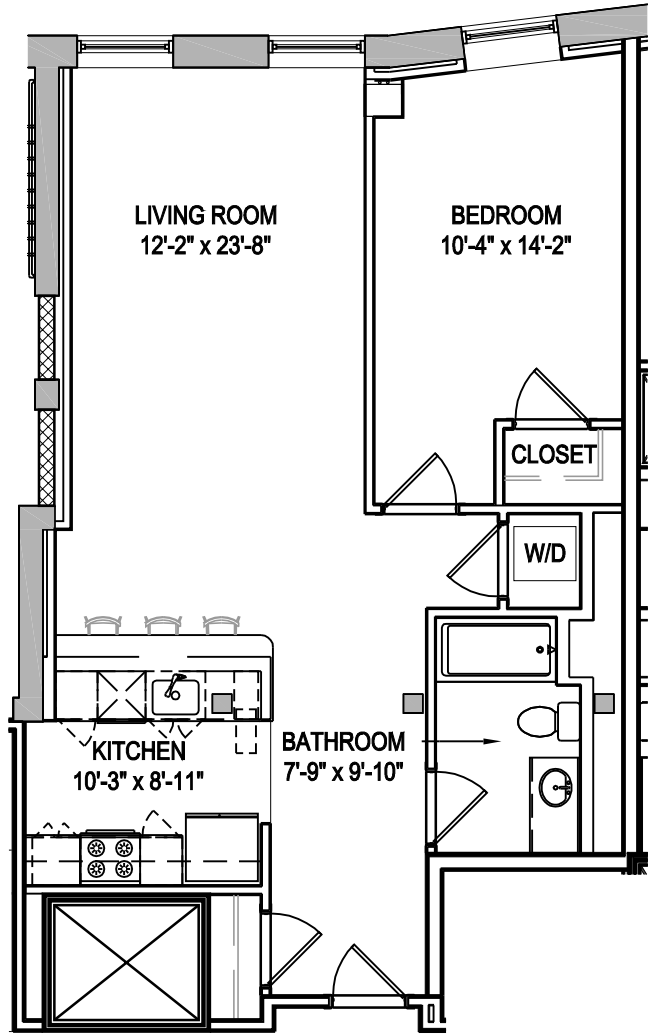

UNIT 312
1 BEDROOM/1 BATH
833 SQ. FT.

* ALL LAYOUTS ARE SUBJECT TO CHANGE & ALL MEASUREMENTS ARE APPROXIMATE.