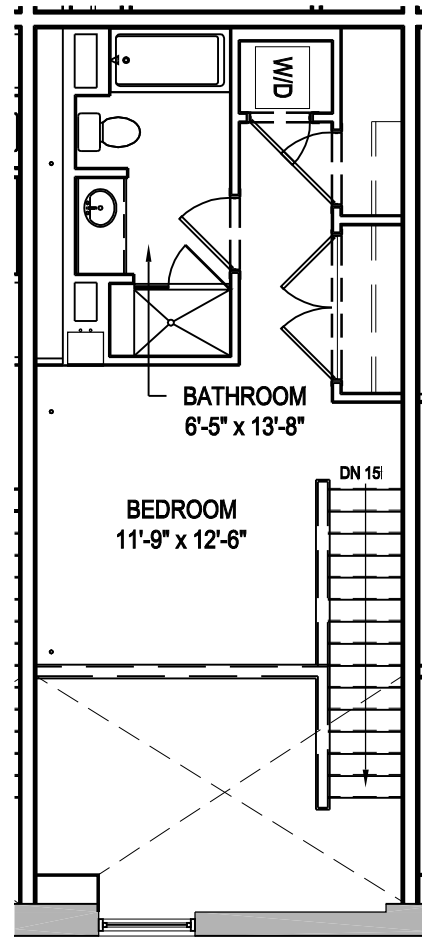

UNIT 403
1 BEDROOM DUPLEX/1.5 BATH
892 SQ. FT.

FOURTH FLOOR

FIFTH FLOOR

* ALL LAYOUTS ARE SUBJECT TO CHANGE & ALL MEASUREMENTS ARE APPROXIMATE.