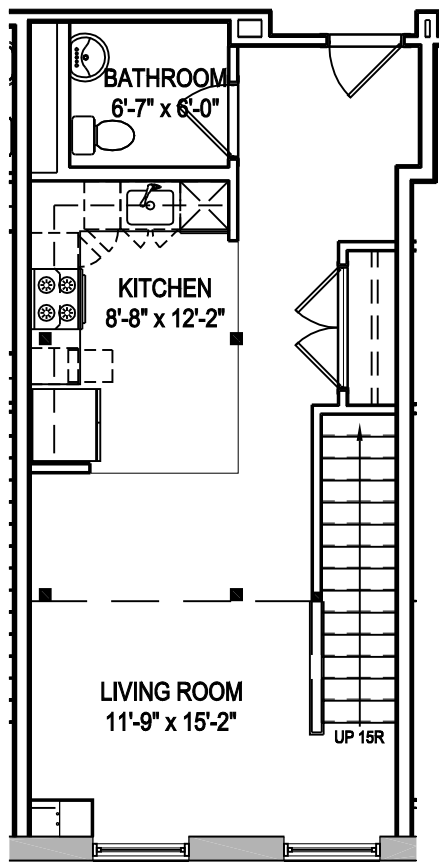

UNIT 403
1 BEDROOM DUPLEX/1.5 BATH
892 SQ. FT.

FOURTH FLOOR

FIFTH FLOOR

* ALL LAYOUTS ARE SUBJECT TO CHANGE & ALL MEASUREMENTS ARE APPROXIMATE.