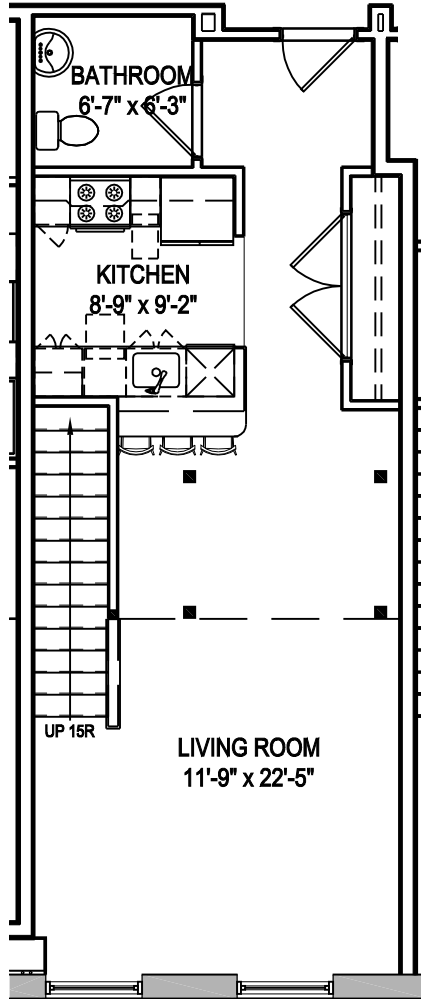

UNIT 413
1 BEDROOM DUPLEX/1.5 BATH
1,068 SQ. FT.

FOURTH FLOOR

FIFTH FLOOR

* ALL LAYOUTS ARE SUBJECT TO CHANGE & ALL MEASUREMENTS ARE APPROXIMATE.