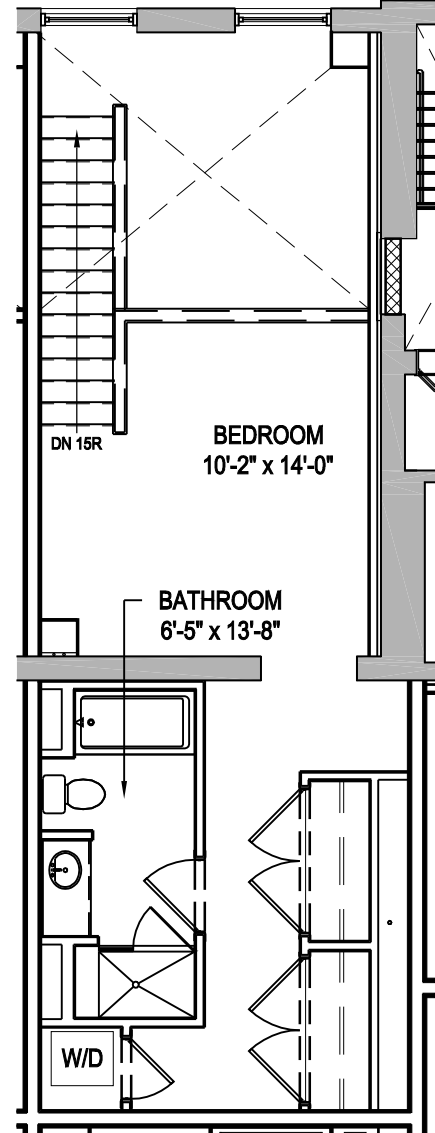

UNIT 416
1 BEDROOM DUPLEX/1.5 BATH
999 SQ. FT.

FOURTH FLOOR

FIFTH FLOOR

* ALL LAYOUTS ARE SUBJECT TO CHANGE & ALL MEASUREMENTS ARE APPROXIMATE.