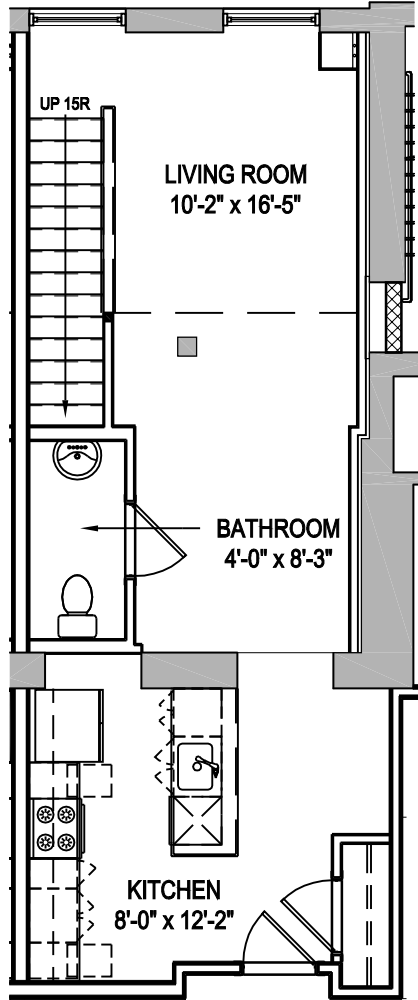

UNIT 416
1 BEDROOM DUPLEX/1.5 BATH
999 SQ. FT.

FOURTH FLOOR

FIFTH FLOOR

* ALL LAYOUTS ARE SUBJECT TO CHANGE & ALL MEASUREMENTS ARE APPROXIMATE.