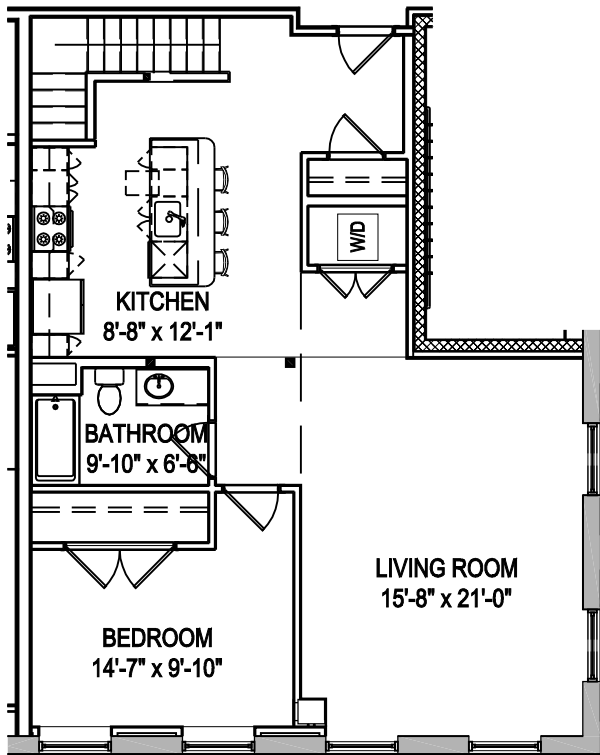

UNIT 417
2 BEDROOM DUPLEX/2 BATH
1,487 SQ. FT.

FOURTH FLOOR

FIFTH FLOOR

* ALL LAYOUTS ARE SUBJECT TO CHANGE & ALL MEASUREMENTS ARE APPROXIMATE.